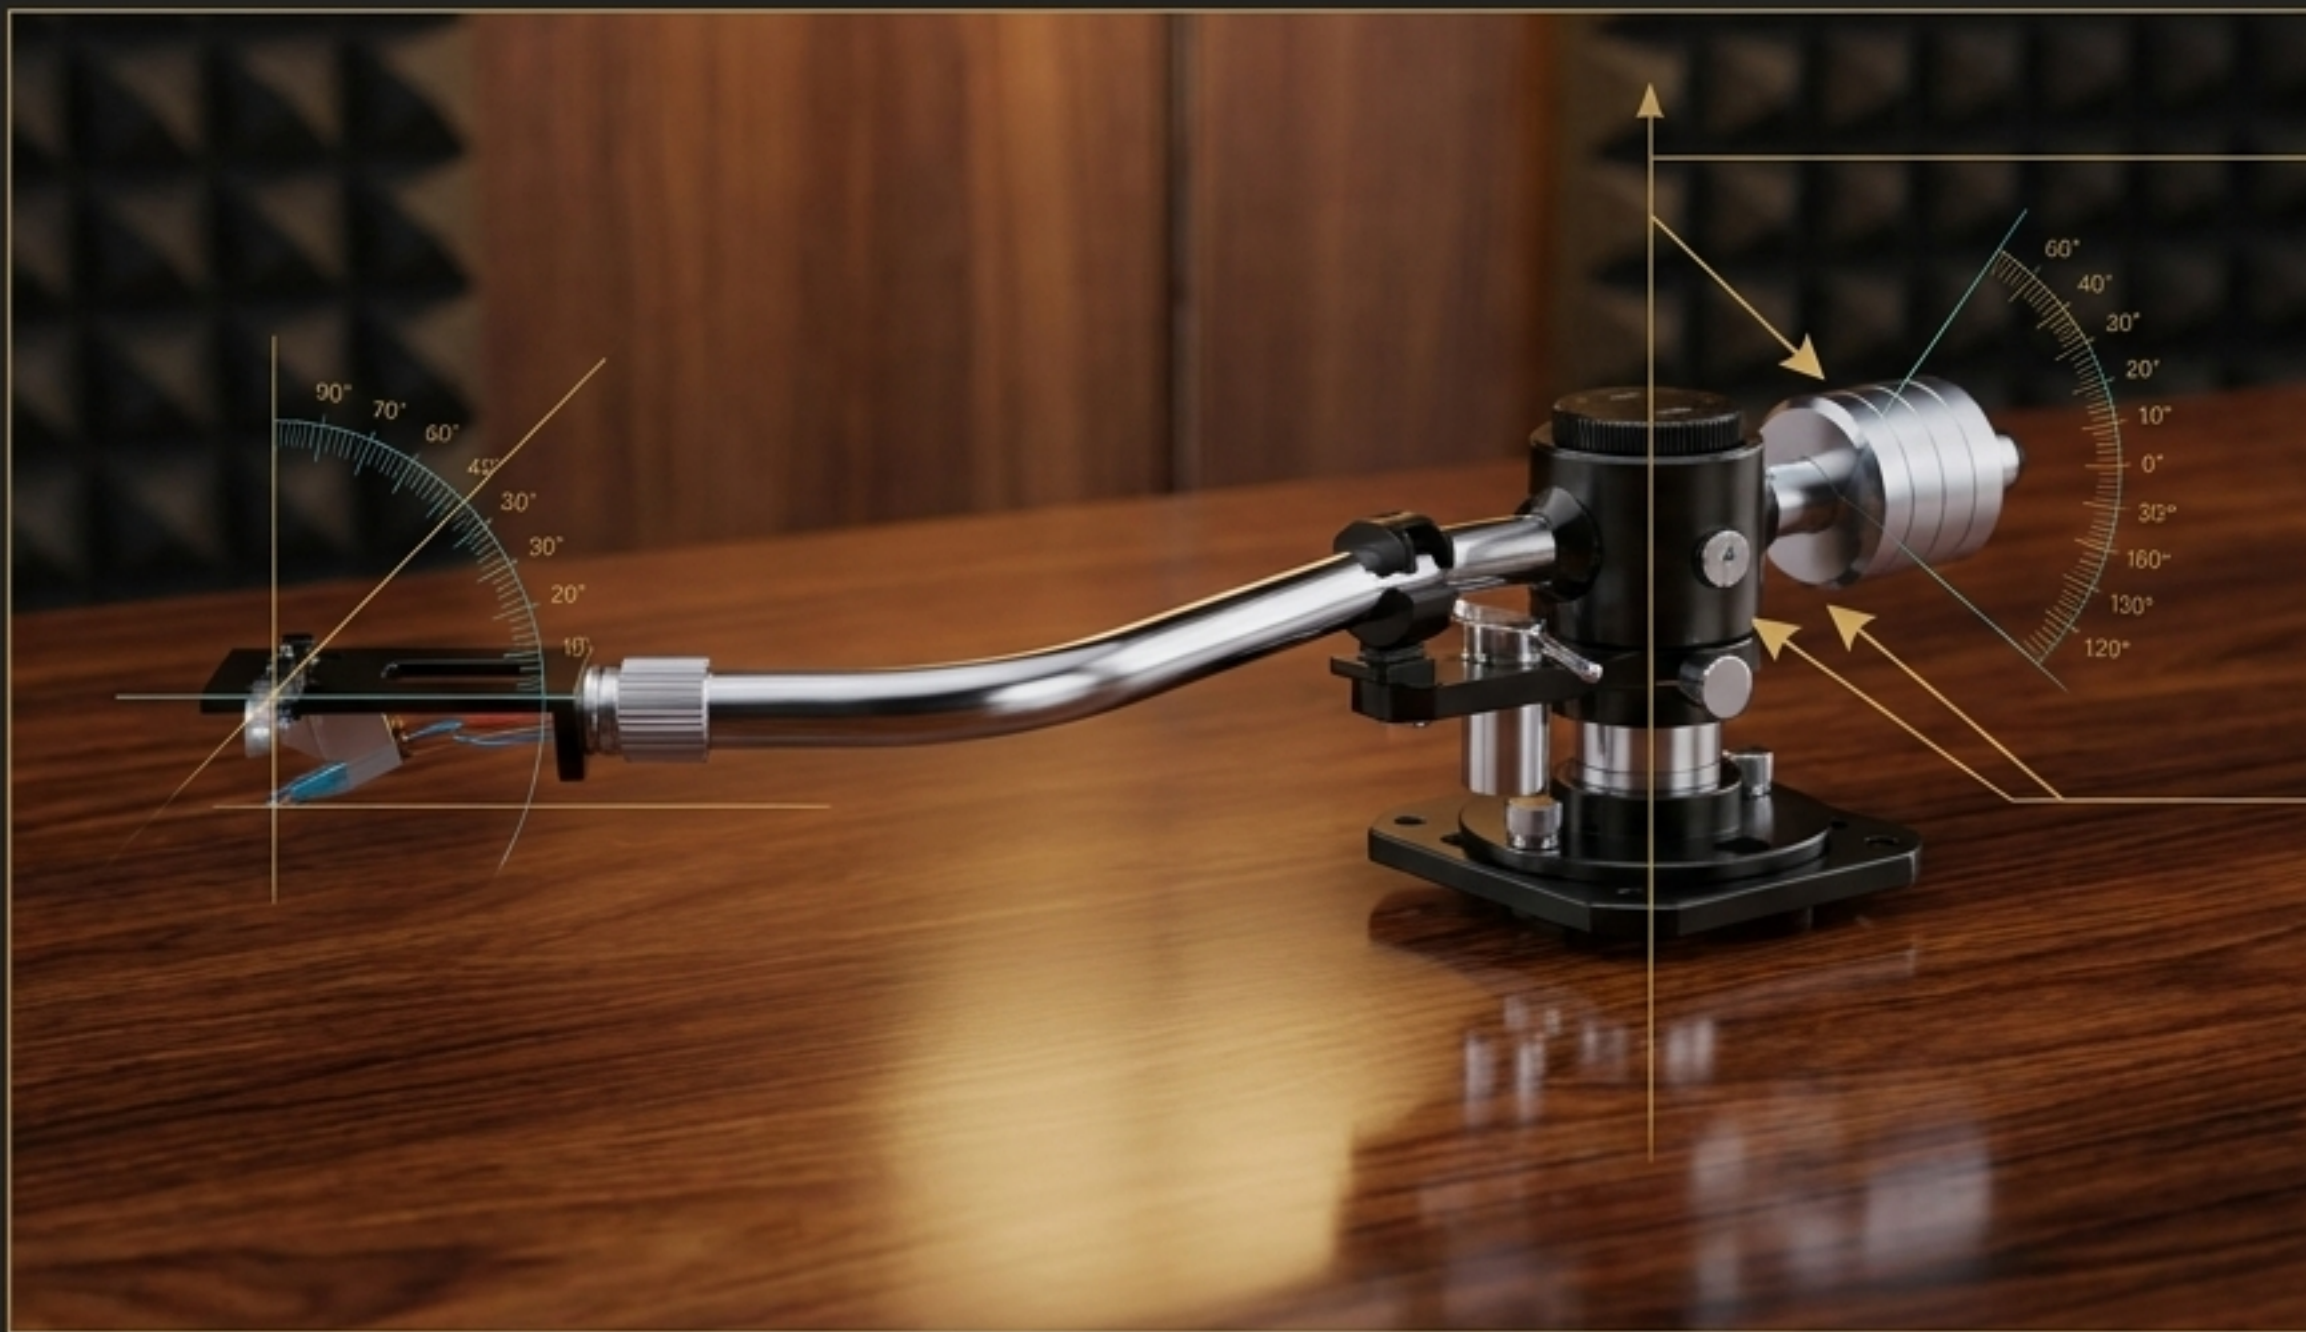

## The Acrylic Platter

High mass and extreme thickness. Acts as a flywheel for absolute speed stability and a refined, resonance-free sonic presentation.

## The Inverted Precision Bearing

Complements the high-mass platter to deliver sumptuously smooth, precise, and stable rotation.

**Defining features typically reserved for designs at exponentially higher price points.**

## Rigid Foundation

Solid mechanical construction for highly stable groove tracking.

## Micro-Adjustability

Fine, precise adjustments for VTA and overall geometry ensure the stylus seats perfectly in the record groove.