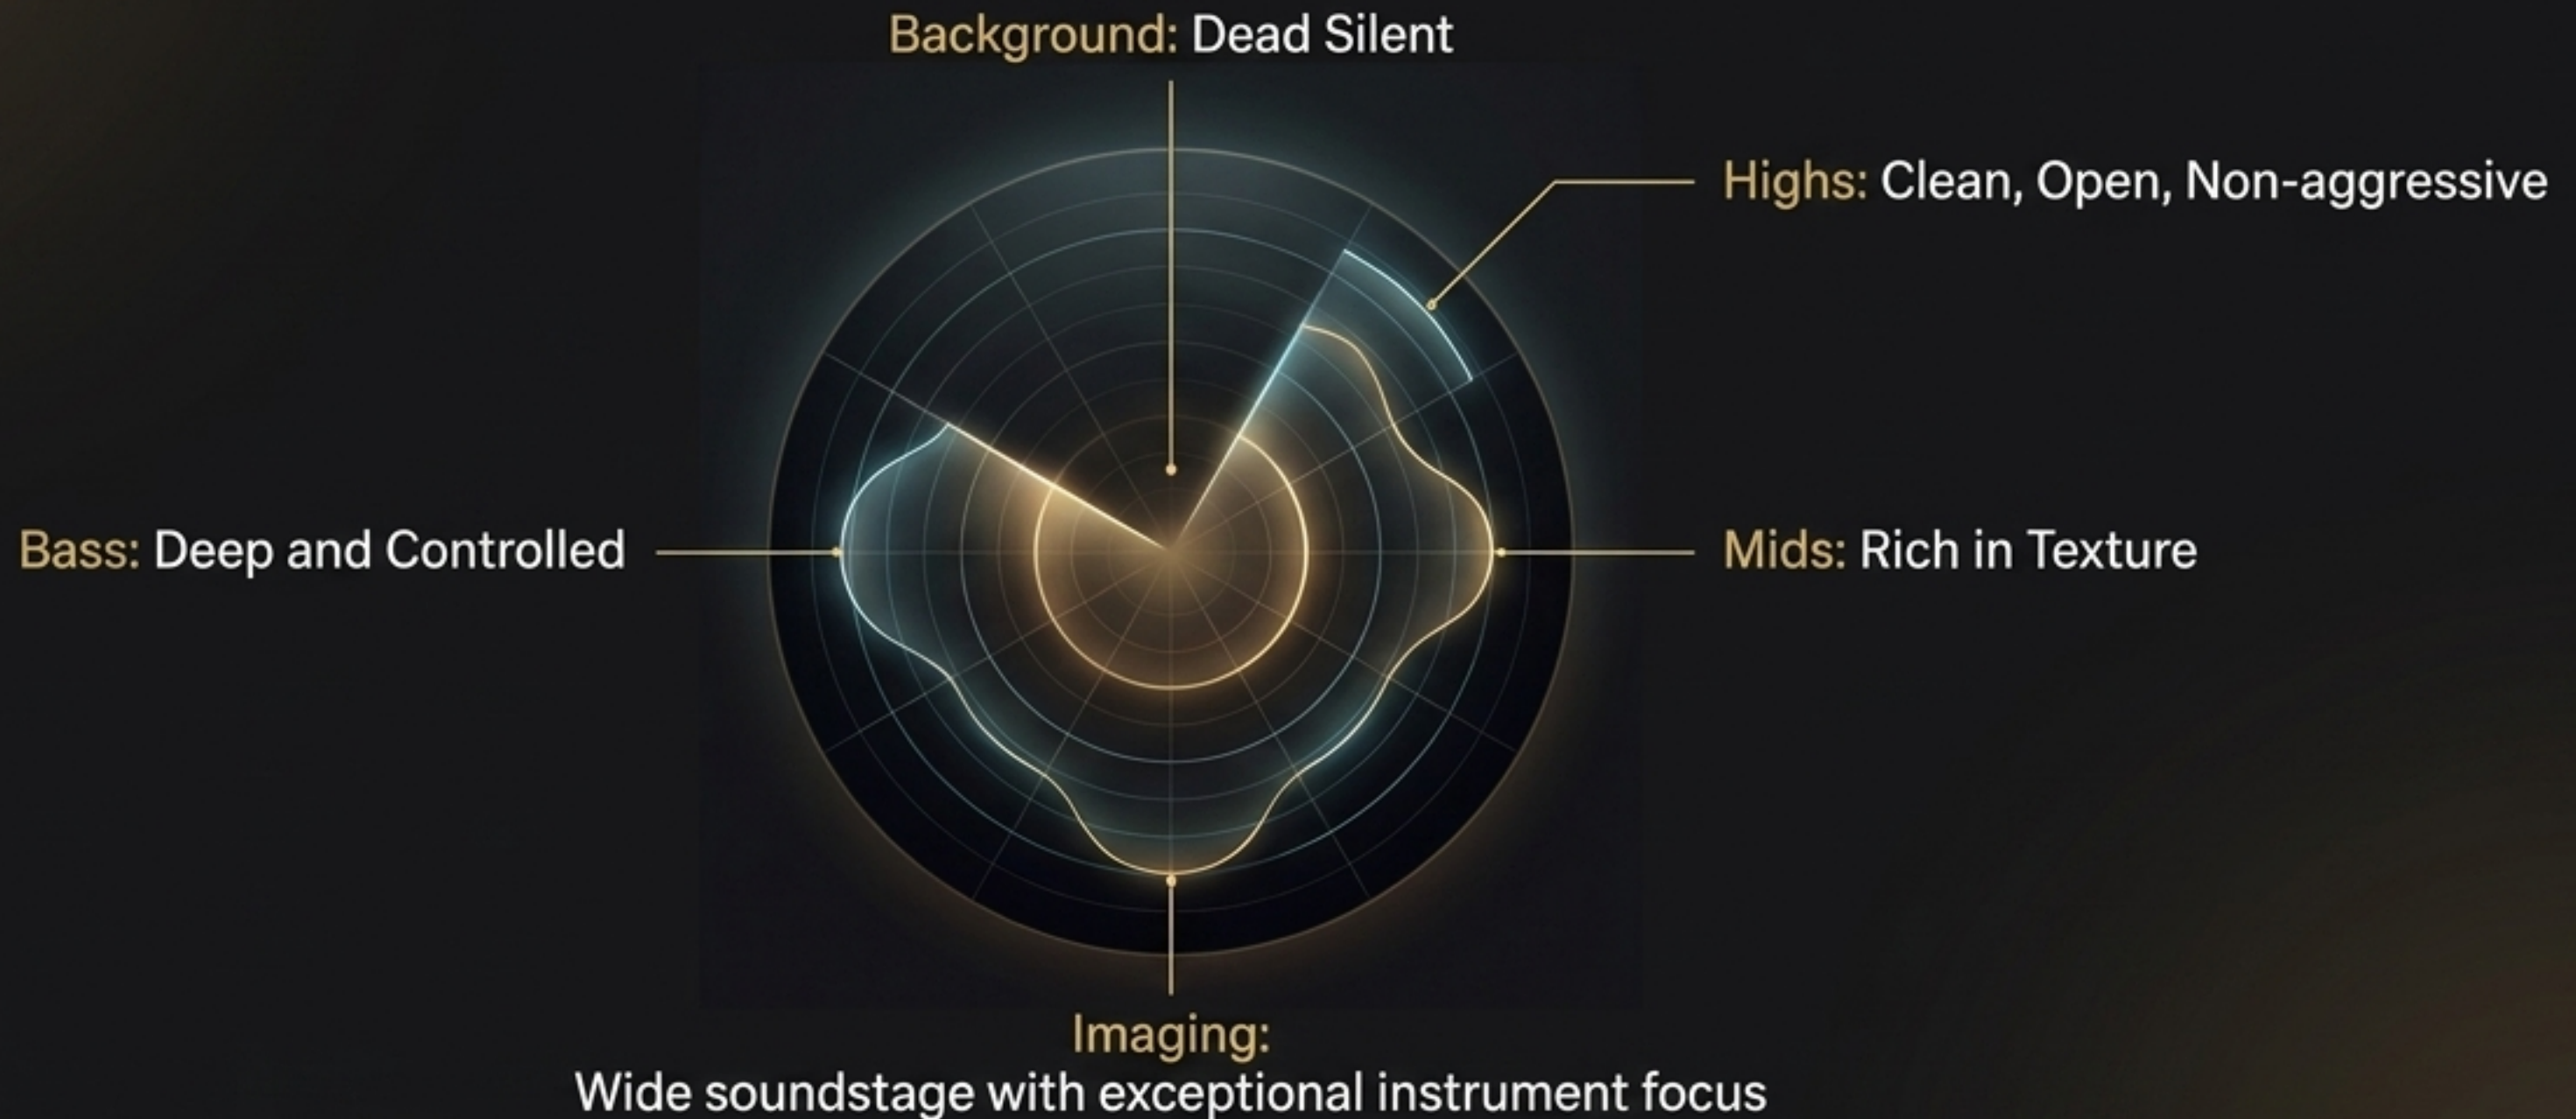

The Acoustic Synthesis

The music flows naturally, with the sense of stability and calm that distinguishes genuinely great analog setups. Vocals, jazz, classical, or rock find a solid, elegant foundation.